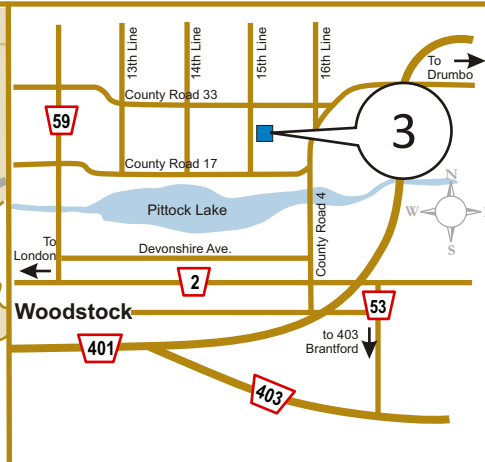

- ★ **Information Centres**
 Shakespeare
 Stratford (2 locations)
 Listowel
 Milverton
 Mitchell
 St. Marys

Out of Town Food Stops

Map Key

1. Anna Mae's Bakery and Restaurant
2. The Best Little Pork Shoppe
3. Birtch Farms and Estate Winery (near Woodstock, see map and directions below)
4. McCully's Hill Farm
5. Soiled Reputation
6. Shakespeare Pies
7. Perth Pork Products

Scale in kilometers (this map only)

Travel times are approximate and based on speed of 80km/hour

This map is for illustrative purposes. Not all roads are shown. Please refer to county or provincial road maps for full details.

Directions to Birtch Farms from Stratford

1. Head south on Downie St.
2. Continue on Perth Rd 112 (Harmony Rd.)
3. Turn left at Line 26
4. Slight left at Perth-Oxford Rd
5. Turn right at CR-34
6. Turn right at CR-59/HWY 59
7. Turn left at Rd 78
8. Turn right at 15th Line