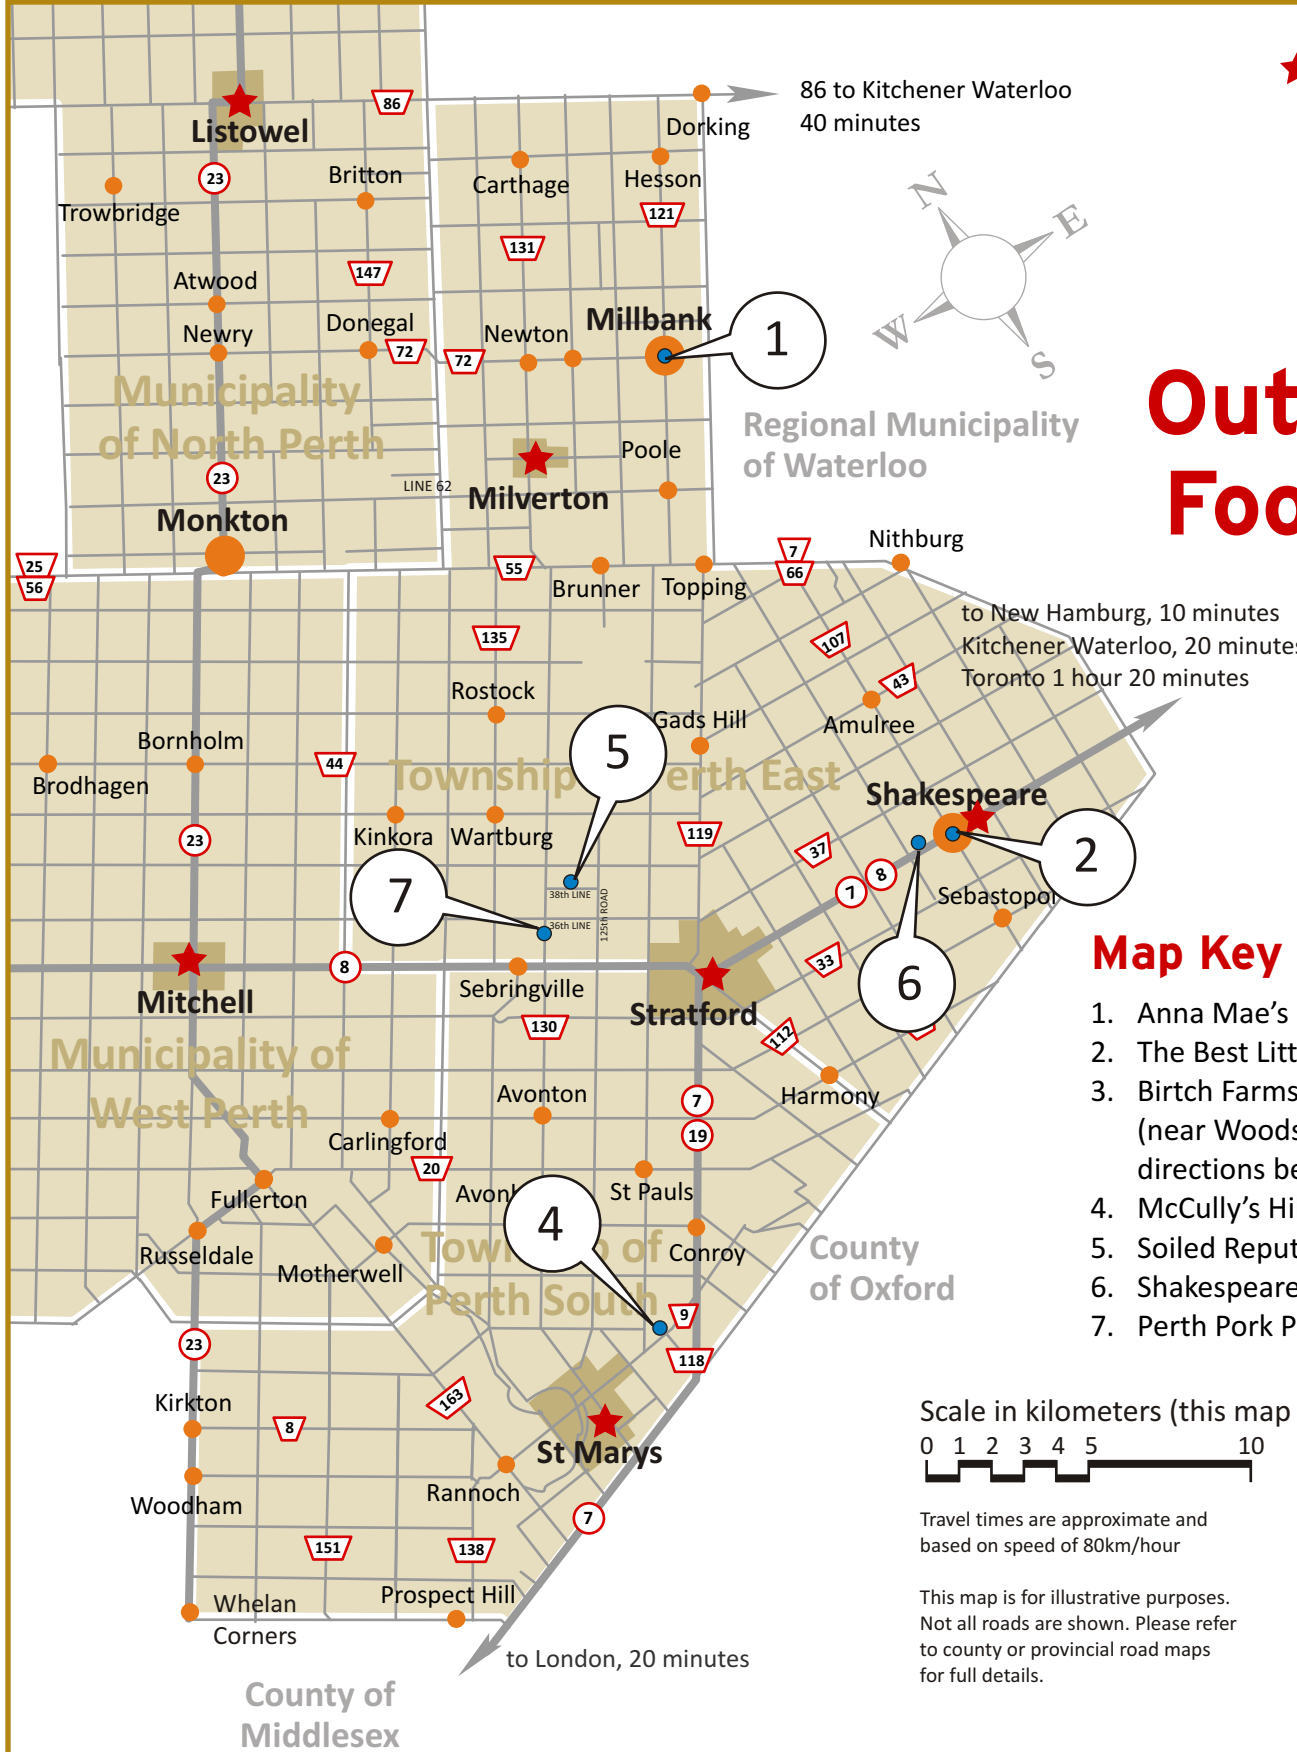

- ★ **Information Centres**
 Shakespeare
 Stratford (2 locations)
 Listowel
 Milverton
 Mitchell
 St. Marys

Out of Town Food Stops

Map Key

1. Anna Mae's Bakery and Restaurant
2. The Best Little Pork Shoppe
3. Birtch Farms and Estate Winery (near Woodstock, see map and directions below)
4. McCully's Hill Farm
5. Soiled Reputation
6. Shakespeare Pies
7. Perth Pork Products

Scale in kilometers (this map only)

Travel times are approximate and based on speed of 80km/hour

This map is for illustrative purposes. Not all roads are shown. Please refer to county or provincial road maps for full details.

Directions to Birtch Farms from Stratford

1. Head south on Downie St.
2. Continue on Perth Rd 112 (Harmony Rd.)
3. Turn left at Line 26
4. Slight left at Perth-Oxford Rd
5. Turn right at CR-34
6. Turn right at CR-59/HWY 59
7. Turn left at Rd 78
8. Turn right at 15th Line